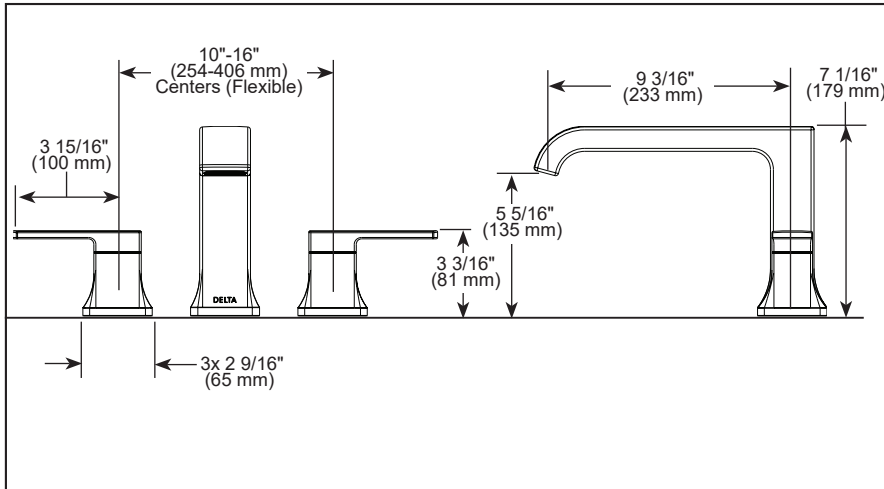

see what Delta can do™

ROMAN TUB/WHIRLPOOL FAUCET TRIM

■ Velum™ Bath Collection

▲ Designate proper finish suffix

STANDARD SPECIFICATIONS:

- Temperature and volume controlled with handles
- Rough-In kit (R2707) must also be ordered to complete installation. There are separate specification sheets on each rough-in kit if more details are required.
- Hot/cold indicators

COMPLIES WITH:

- ASME A112.18.1 / CSA B125.1
- Indicates compliance to ICC/ANSI A117.1 - Valve control only

Delta reserves the right (1) to make changes in specifications and materials, and (2) to change or discontinue models, both without notice or obligation. Dimensions are for reference only. See current full-line price book or www.deltafaucet.com for finish options and product availability.